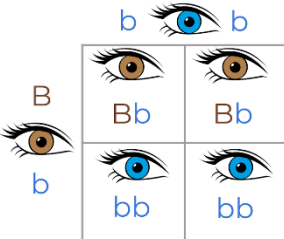

Holy Rosary CVA

Key Question: Have we always looked like this?

Evolution & Inheritance

UKS2

Lent 2

Habitats

Core Knowledge

- Living things produce offspring that vary from their parents.
- Animals and plants are adapted to suit their environment, and this can lead to the evolution of a species.
- Fossils are the impressions made by living things as a sedimentary rocks form.
- Fossils can tell us about living things from long ago and how they have changed over time.
- 'Natural Selection' is a theory of how life on Earth has evolved.

Vocabulary

Offspring	The young animal or plant produced by the reproduction of that species
Adaptation	A characteristic that changes to increase an organism's chances of survival
Environment	An area containing many habitats
Habitat	The specific place or area an animal or plant lives
Characteristics	The features or qualities that are specific to a species
Inheritance	When characteristics are passed on from parents to offspring
Evolution	The gradual change in a species over time due to multiple adaptations
Theory	An idea of how or why something happens, usually based on evidence
Variations	The differences between individuals of the same species
Species	A particular type of animal or plant

Pre/Post Quiz (complete separately):

1. (T/F) Individuals of the same species:
  - a) are always the same
  - b) are always different
  - c) inherit their characteristics
  - d) look like their parents
2. What is a fossil?
3. (T/F) Fossils can tell you how an animal behaved. Why?
4. Evolution of the Giraffe's neck. Put these in order:
  - a) Some Giraffes varied to have slightly longer necks.
  - b) Giraffes started with short necks.
  - c) The species evolved to have longer necks of many generations.
  - d) The ones with the long-neck adaptation could reach more food, so were more successful, and had more offspring.
  - e) This adaptation repeated in the offspring